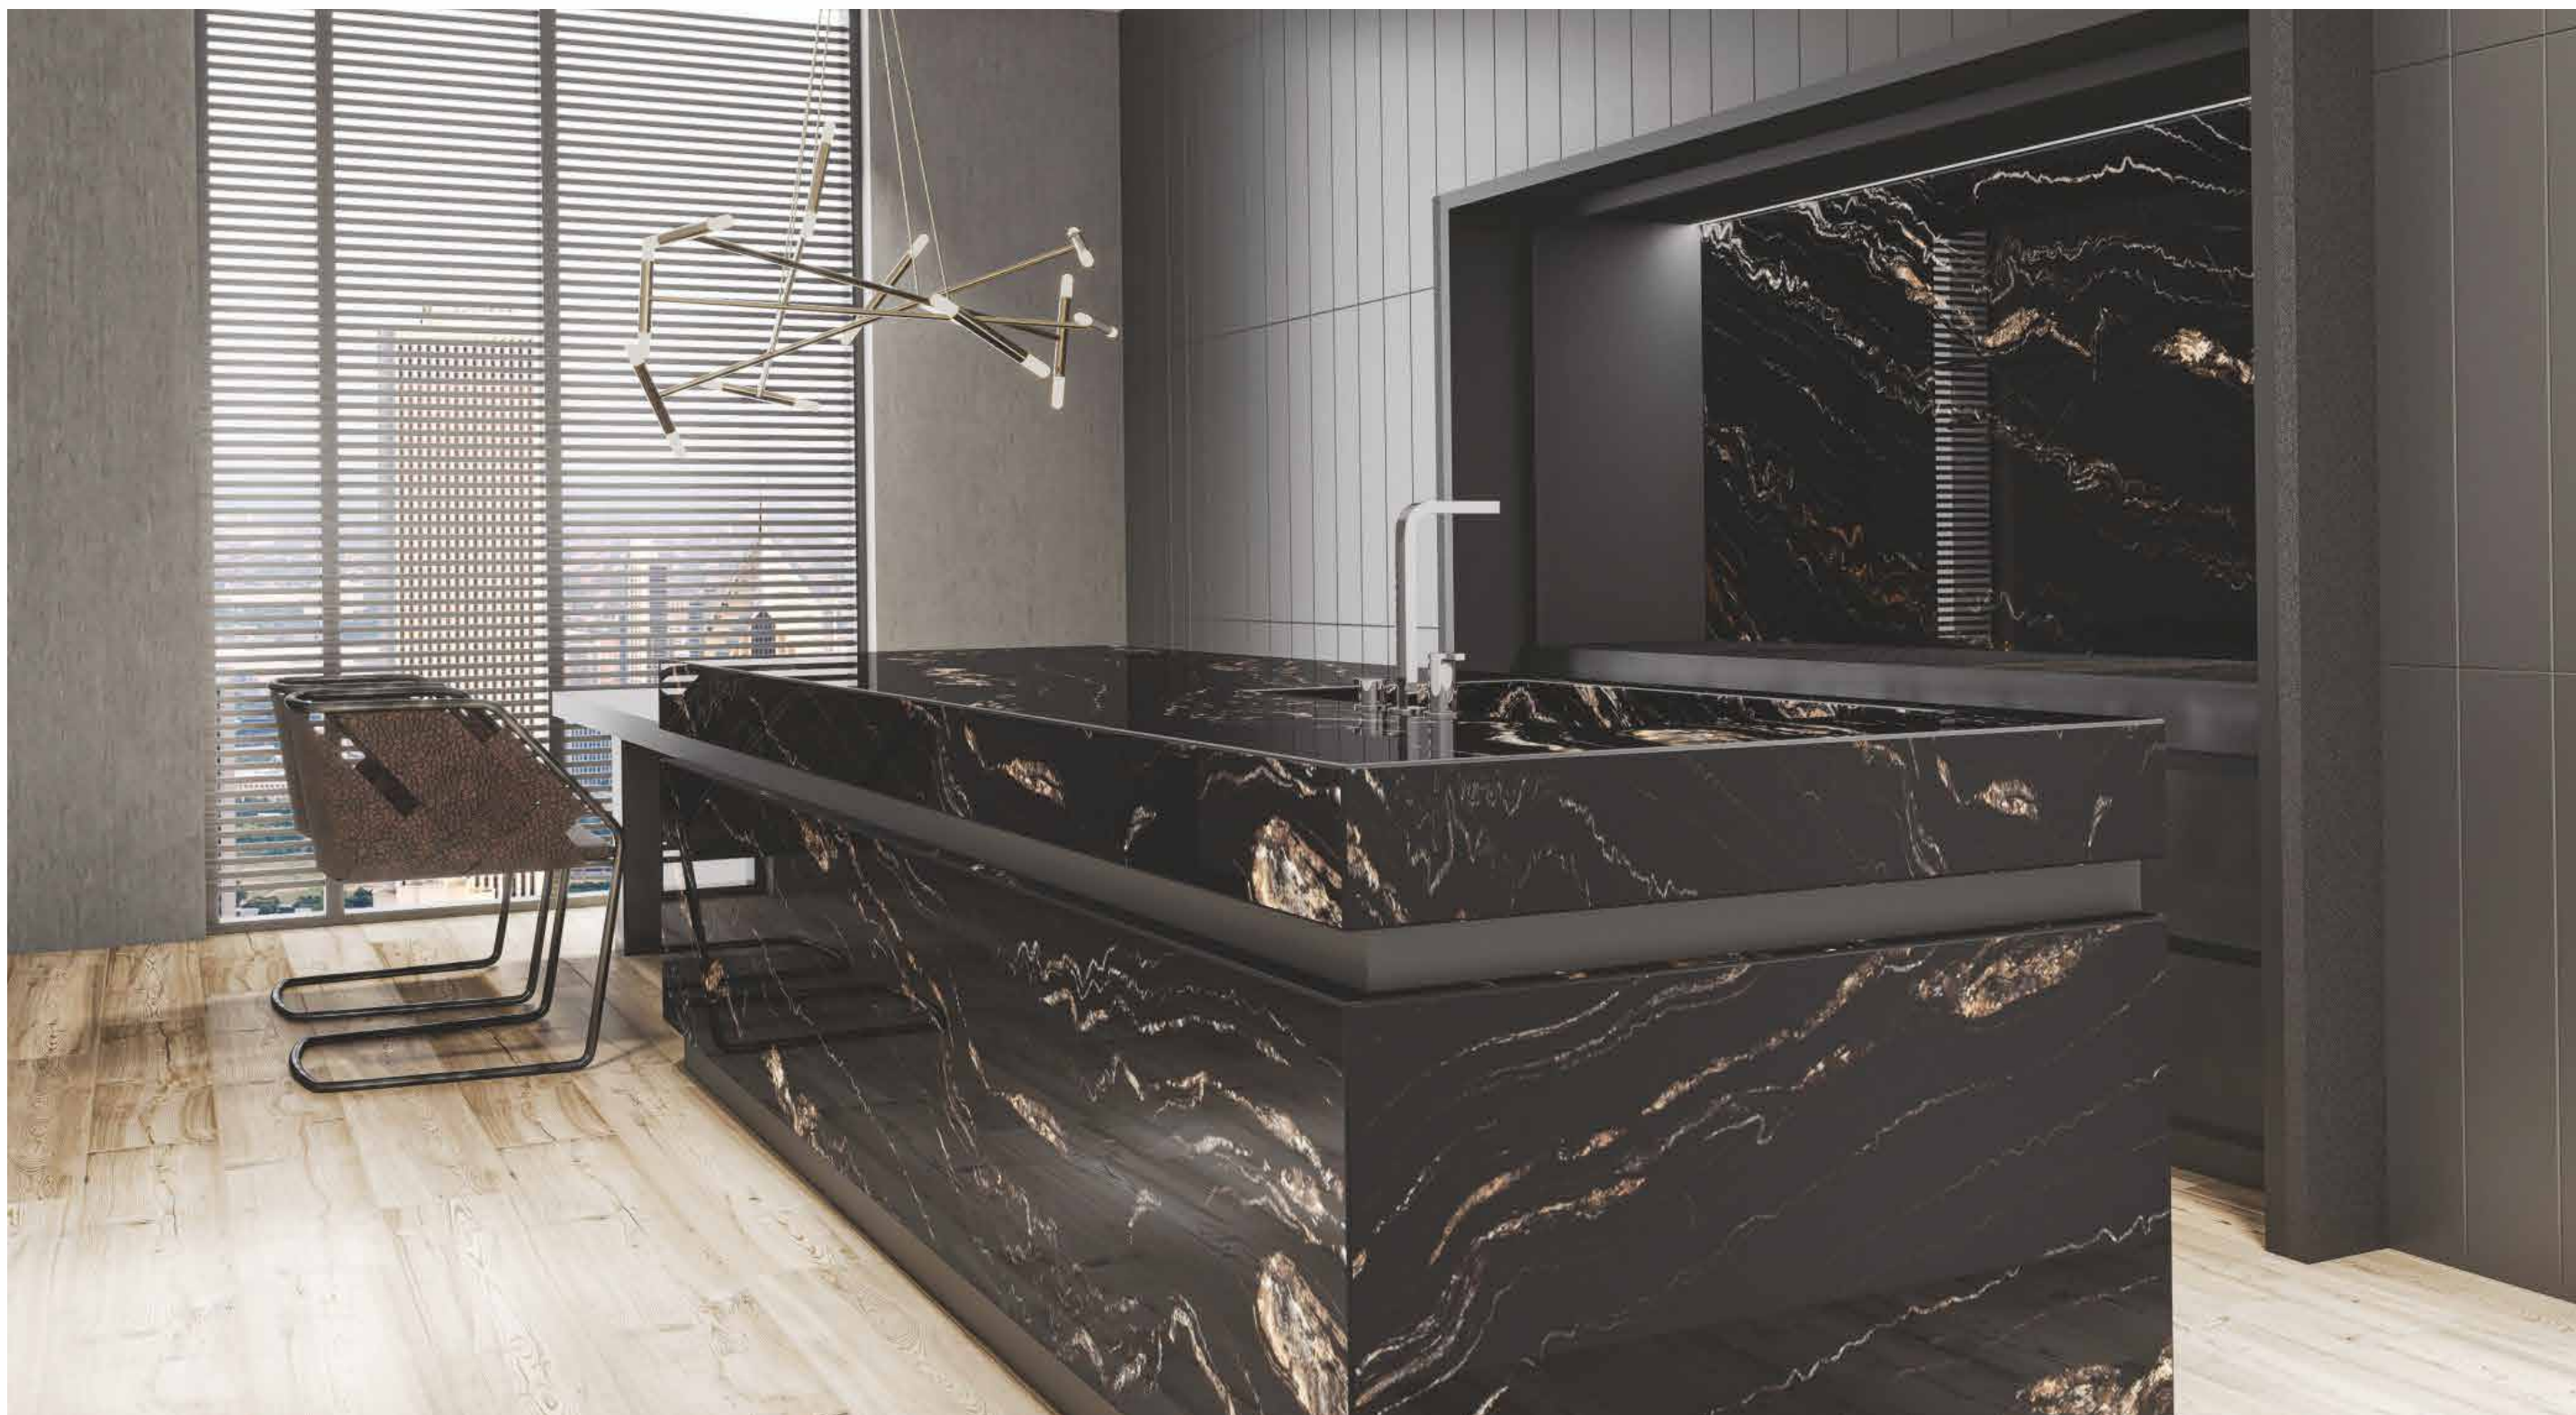

geo BY GIORGI  
SLAB

AVAILABLE SURFACE

120X320 CM, 80X320 CM, 80X240 CM

15 MM BLACK COLOR BODY

BLACK FUSION

EXPLORE IN  
360° DOME MOCKUP

EXPLORE IN  
AUGMENTED REALITY  
(only for iphone)

COL  
OR  
BODY | 15MM