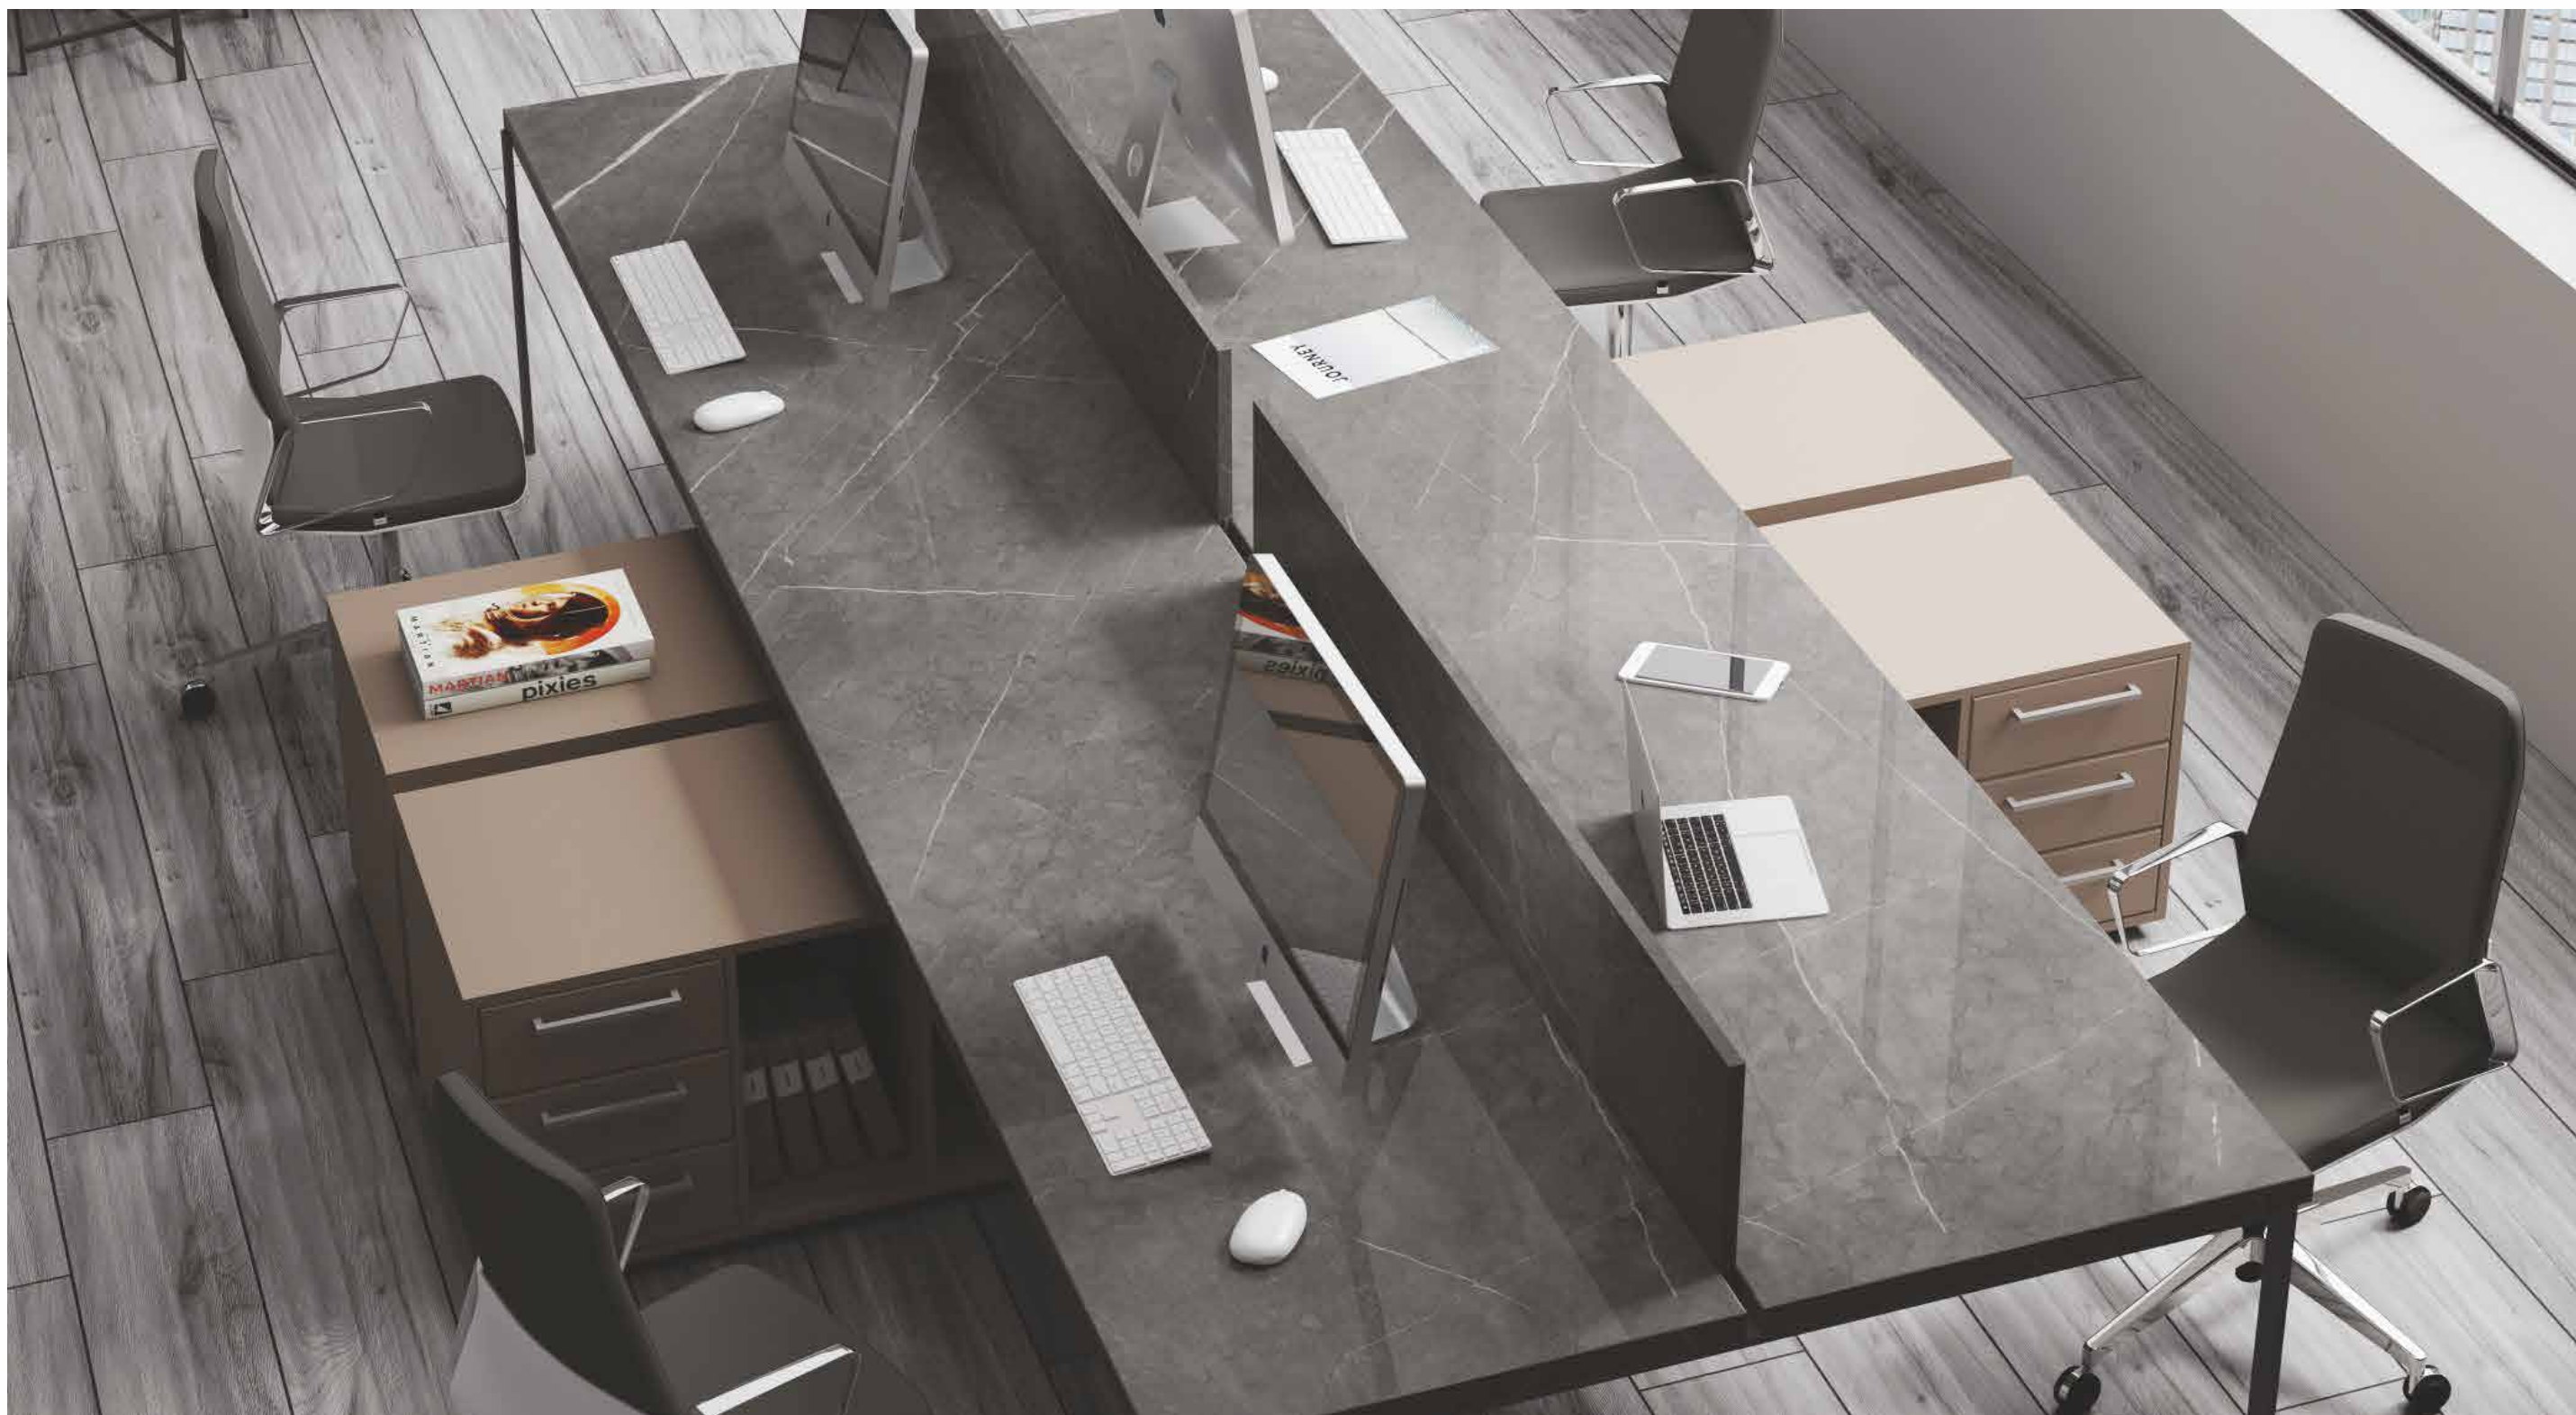

AVAILABLE SURFACE

120X320 CM, 80X320 CM, 80X240 CM

15MM GREY COLOR BODY

PIETRA GREY

EXPLORE IN  
360° DOME MOCKUP

EXPLORE IN  
AUGMENTED REALITY  
(only for iphone)

COL  
OR  
BODY | 15MM

**PIETRA  
GREY**