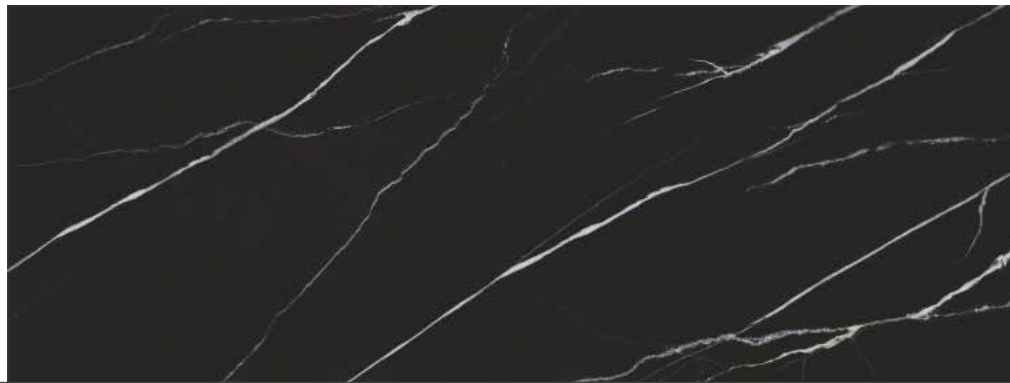

15 MM

**FINISH**

GLOSSY/ MATT

geo BY GIORGI  
SLAB

AVAILABLE SURFACE

120X320 CM, 80X320 CM, 80X240 CM

15MM BLACK COLOR BODY

MARQUINA