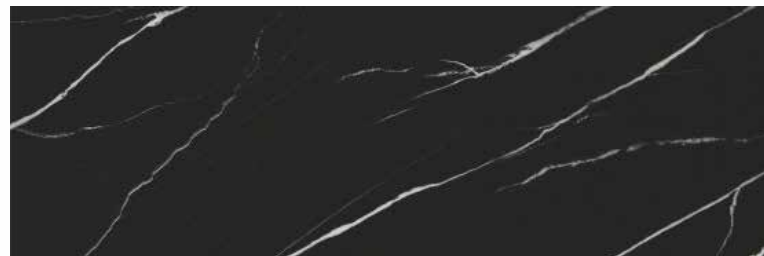

15 MM

**FINISH**

GLOSSY/ MATT

geo BY GIORGI  
SLAB

AVAILABLE SURFACE

120X320 CM, 80X320 CM, 80X240 CM

15MM BLACK COLOR BODY

MARQUINA