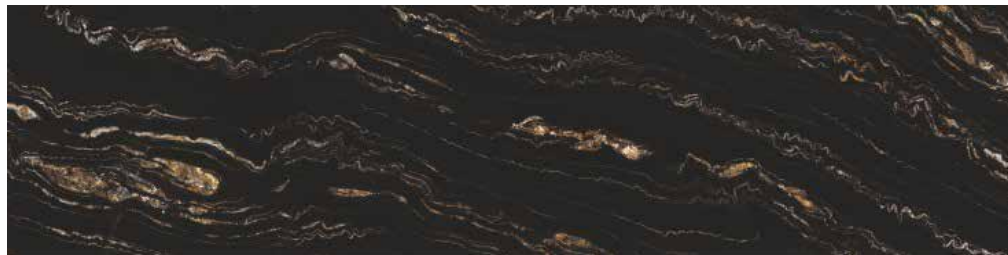

geo BY GIORGI  
SLAB

AVAILABLE SURFACE

120X320 CM, 80X320 CM, 80X240 CM

15 MM BLACK COLOR BODY

BLACK FUSION

EXPLORE IN  
360° DOME MOCKUP

EXPLORE IN  
AUGMENTED REALITY  
(only for iphone)

COL  
OR  
BODY | 15MM