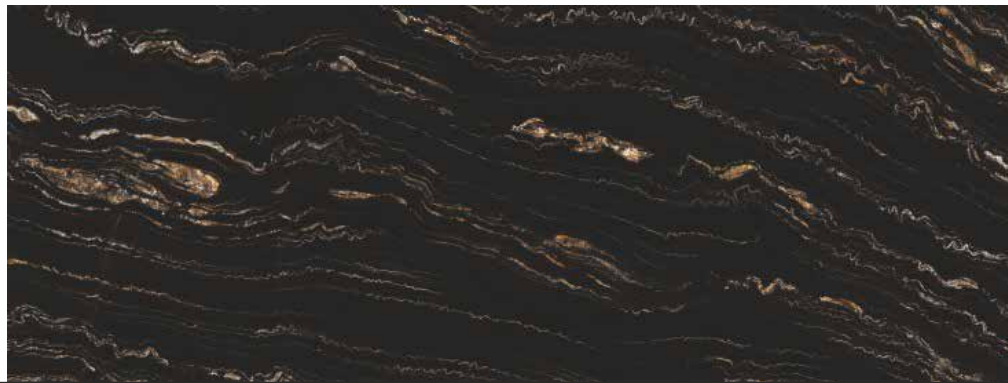

geo BY GIORGI
SLAB

AVAILABLE SURFACE

120X320 CM, 80X320 CM, 80X240 CM

15 MM BLACK COLOR BODY

BLACK FUSION

EXPLORE IN
360° DOME MOCKUP

EXPLORE IN
AUGMENTED REALITY
(only for iphone)

COL
OR
BODY | 15MM