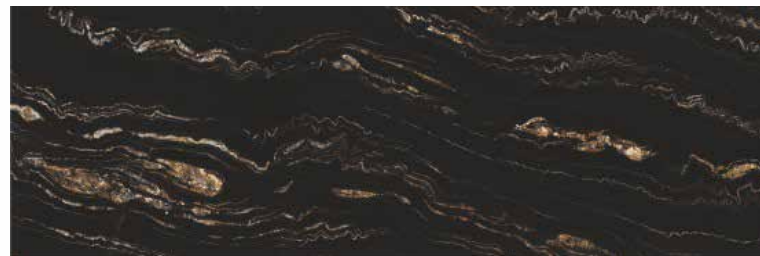

geo BY GIORGI  
SLAB

AVAILABLE SURFACE

120X320 CM, 80X320 CM, 80X240 CM

15 MM BLACK COLOR BODY

BLACK FUSION

EXPLORE IN  
360° DOME MOCKUP

EXPLORE IN  
AUGMENTED REALITY  
(only for iphone)

COL  
OR  
BODY | 15MM