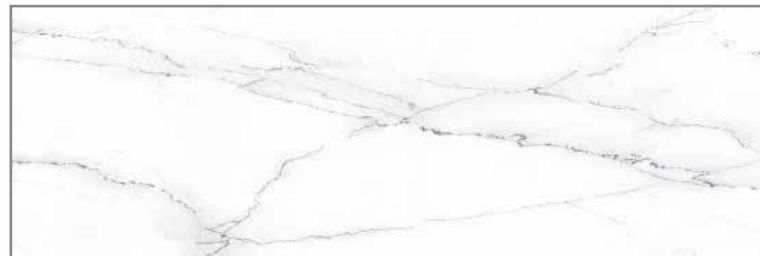

geo BY GIORGI
SLAB

AVAILABLE SURFACE

EXTRA
GLOSS

80X320 CM, 80X240 CM

15MM WHITE COLOR BODY

CALACATTA LINCAN

EXPLORE IN
360° DOME MOCKUP

EXPLORE IN
AUGMENTED REALITY
(only for iphone)

COL
OR
BODY | 15MM